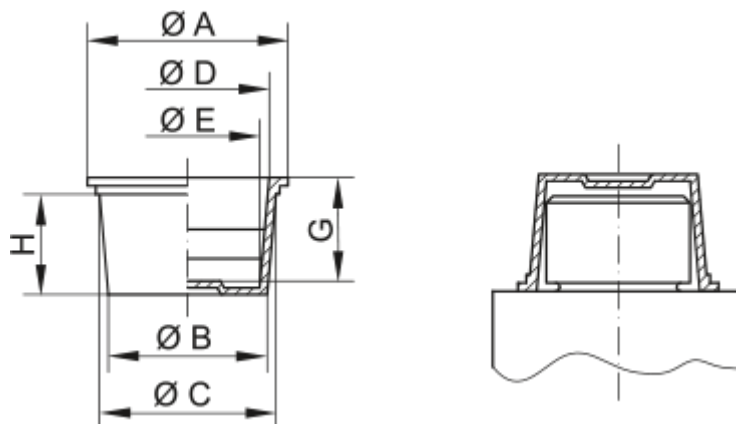

Data Sheet

Article number: 59GPN610U37

Description: KLEE Universal plugs GPN 610 U - (\varnothing 54-59,3/ \varnothing 57,8-52,5)

Measures

A = 65

B = 54

C = 59.3

D = 57.8

E = 52.5

G = 25

H = 25